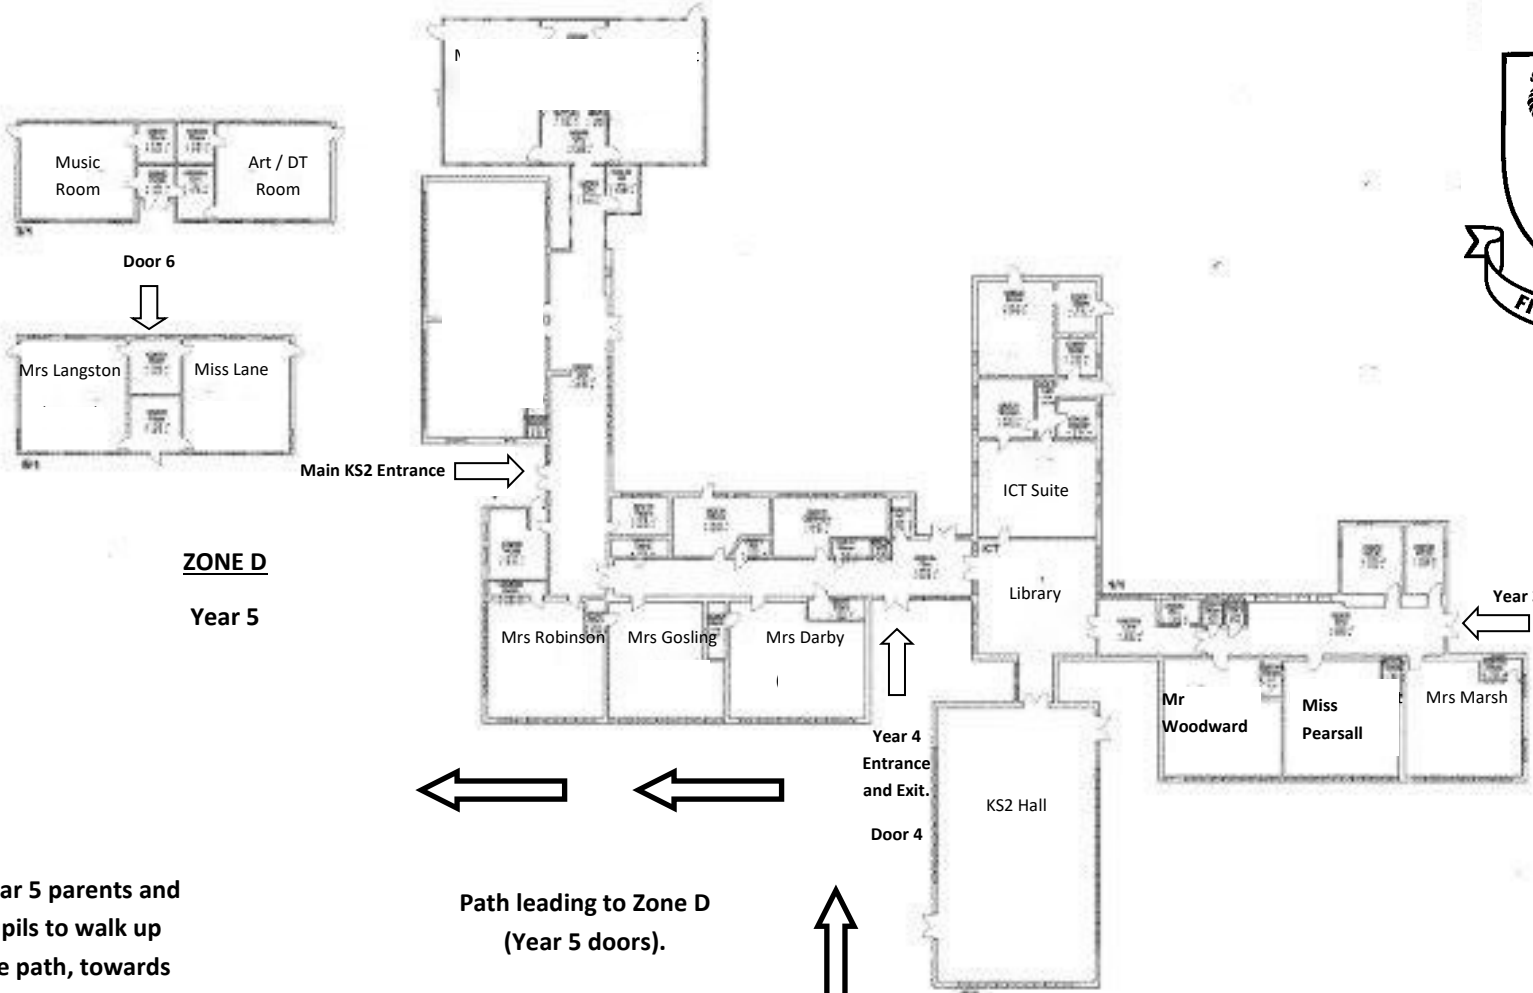

Key Stage 2 Site Map

ZONE D
Year 5

Please exit via the top gate leading to the junction by Chaplain Road.

Year 5 parents and pupils to walk up the path, towards KS1, and exit via the side gate leading onto Hill Street, by the KS1 building.

Path leading to Zone D (Year 5 doors).

ZONE C leading to Year 4 (Door 4) and Year 3 (Door 5). Please exit via the top gate leading to the junction by Chaplain Road.